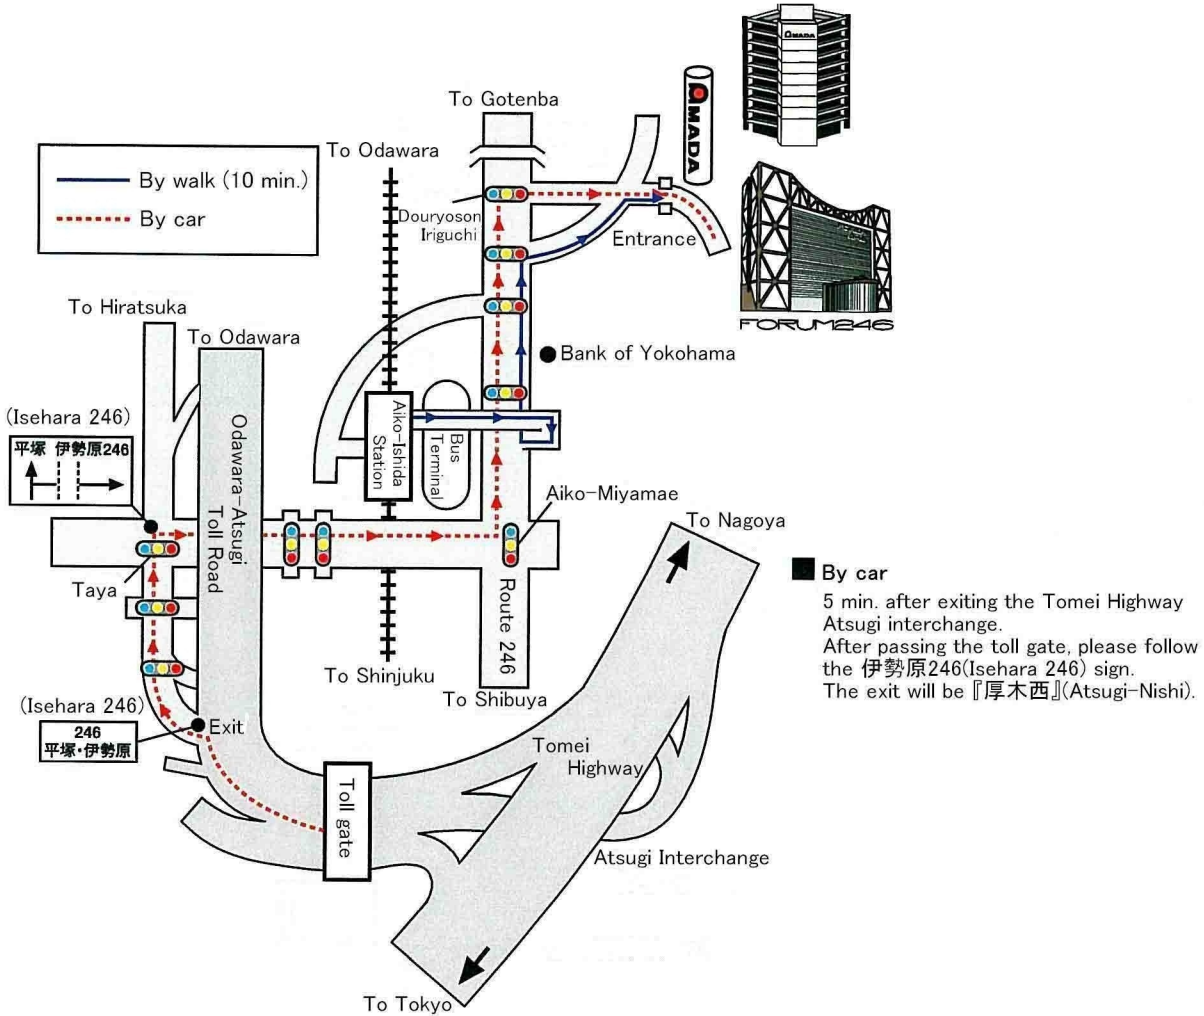

FORUM246 Access Map

FUJINO CLUB CO., LTD.

350 Ishida Isehara City Kanagawa Pref. 259-1116, JAPAN
TEL. +81(463)96-3711 FAX. +81(463)-96-3707

■ By train

- Using the Odakyu Line, Aiko-Ishida Station will be the nearby station.
- From Yokohama Station using the Sotetsu-Line, please transfer train at Ebina Station to Odakyu-Line bound for Odawara. Aiko-Ishida Station will be the nearby station.
- From Shin-Yokohama Station using the Yokohama-Line, please transfer train at Machida Station to Odakyu-Line bound for Odawara. Aiko-Ishida Station will be the nearby station.
- From Haneda Airport using the Keikyuu-Line, please transfer train at Yokohama Station to Sotetsu-Line bound for Ebina. Transfer again at Ebina Station to Odakyu-Line bound for Odawara. Aiko-Ishida Station will be the nearby station.