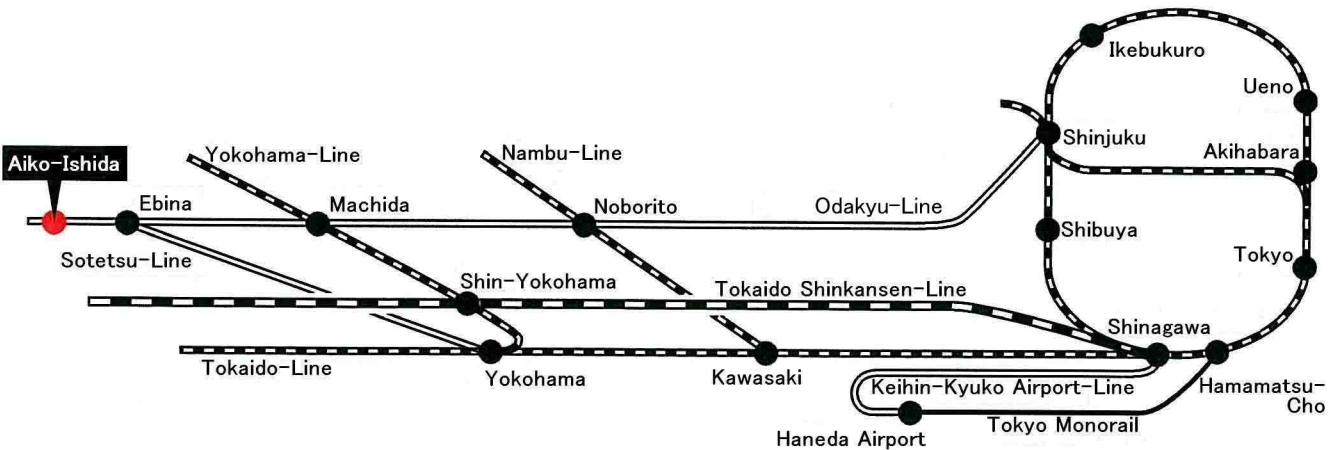

FORUM246 Access Map

FUJINO CLUB CO., LTD.

350 Ishida Isehara City Kanagawa Pref. 259-1116, JAPAN
TEL. +81(463)96-3711 FAX. +81(463)-96-3707

■ By train

- Using the Odakyu Line, Aiko-Ishida Station will be the nearby station.
- From Yokohama Station using the Sotetsu-Line, please transfer train at Ebina Station to Odakyu-Line bound for Odawara. Aiko-Ishida Station will be the nearby station.
- From Shin-Yokohama Station using the Yokohama-Line, please transfer train at Machida Station to Odakyu-Line bound for Odawara. Aiko-Ishida Station will be the nearby station.
- From Haneda Airport using the Keikyuu-Line, please transfer train at Yokohama Station to Sotetsu-Line bound for Ebina. Transfer again at Ebina Station to Odakyu-Line bound for Odawara. Aiko-Ishida Station will be the nearby station.